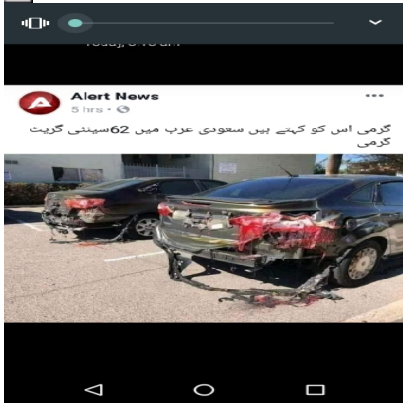

Behaviour

Distraction,Lack of experience

Rules

Standard procedure,Safety procedure

Equipment

Incorrect use,Unsafe eq

Organisation

Lack of supervision

Damage Image

Damage Report